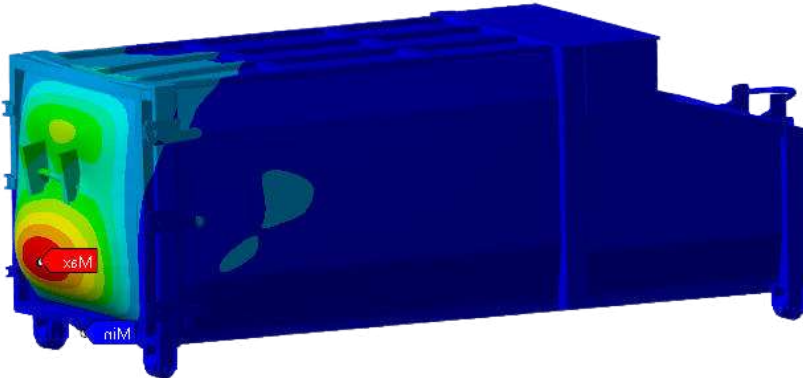

STATIC STRUCTURAL

Total deformation
Type :total deformation
Unit: mm
Load 5 Ton