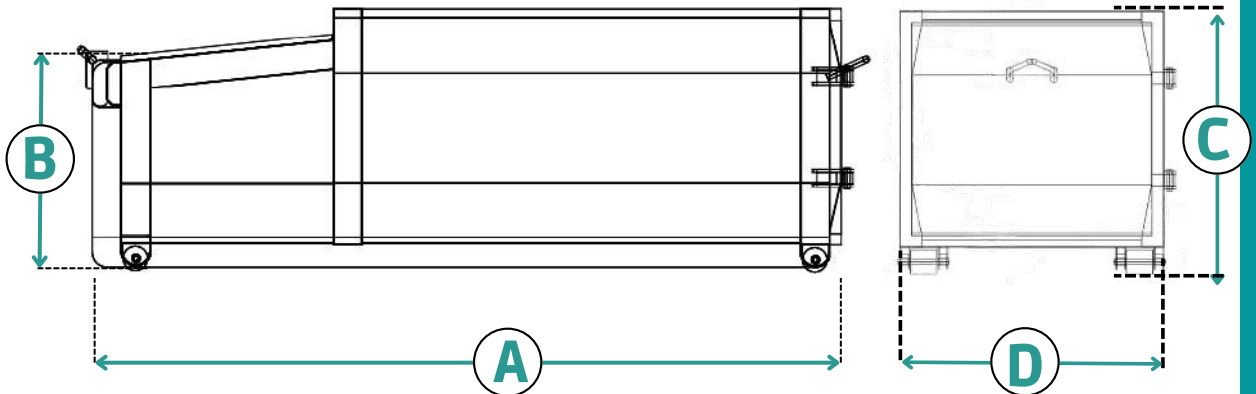

## DIMENSIONS

Specifications and special sizes  
according to the quantity

المواصفات و المقاسات الخاصة  
حسب الكمية

SYMPOLS	A	B	C	D
7 YARDS (MM)	4200	1500	2330	2100
10 YARDS (MM)	5000	1500	2330	2100

ONE YEAR WARRANTY