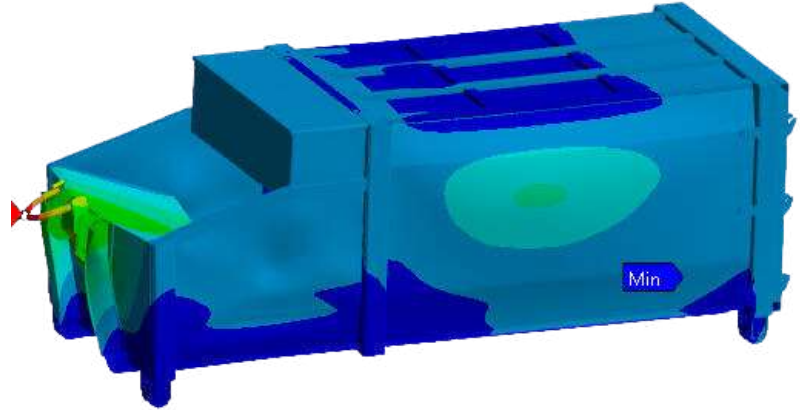

STATIC STRUCTURAL

Total deformation
Type :total deformation
Unit: mm
Load 5 Ton