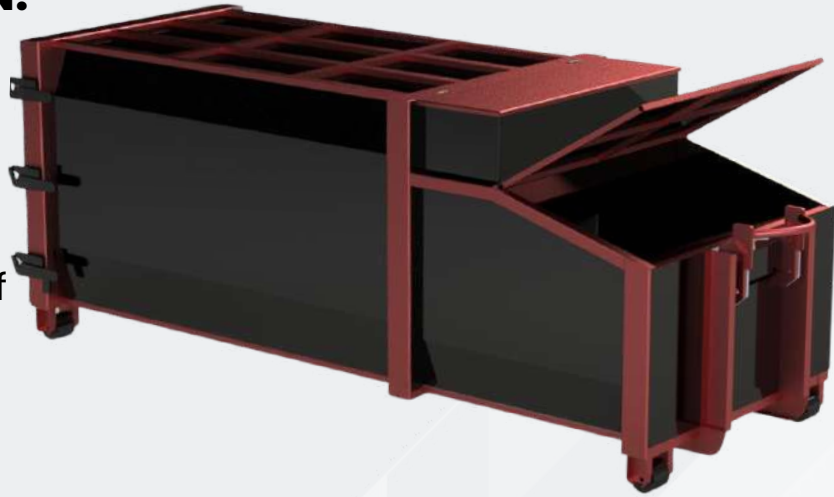

### PRODUGT DESCRIPTION:

Horizontal waste compactor equipped with several safety factors Preserves the civilized view and prevents visual distortion and the emission of unpleasant odors  
It is used for restaurants, commercial markets.