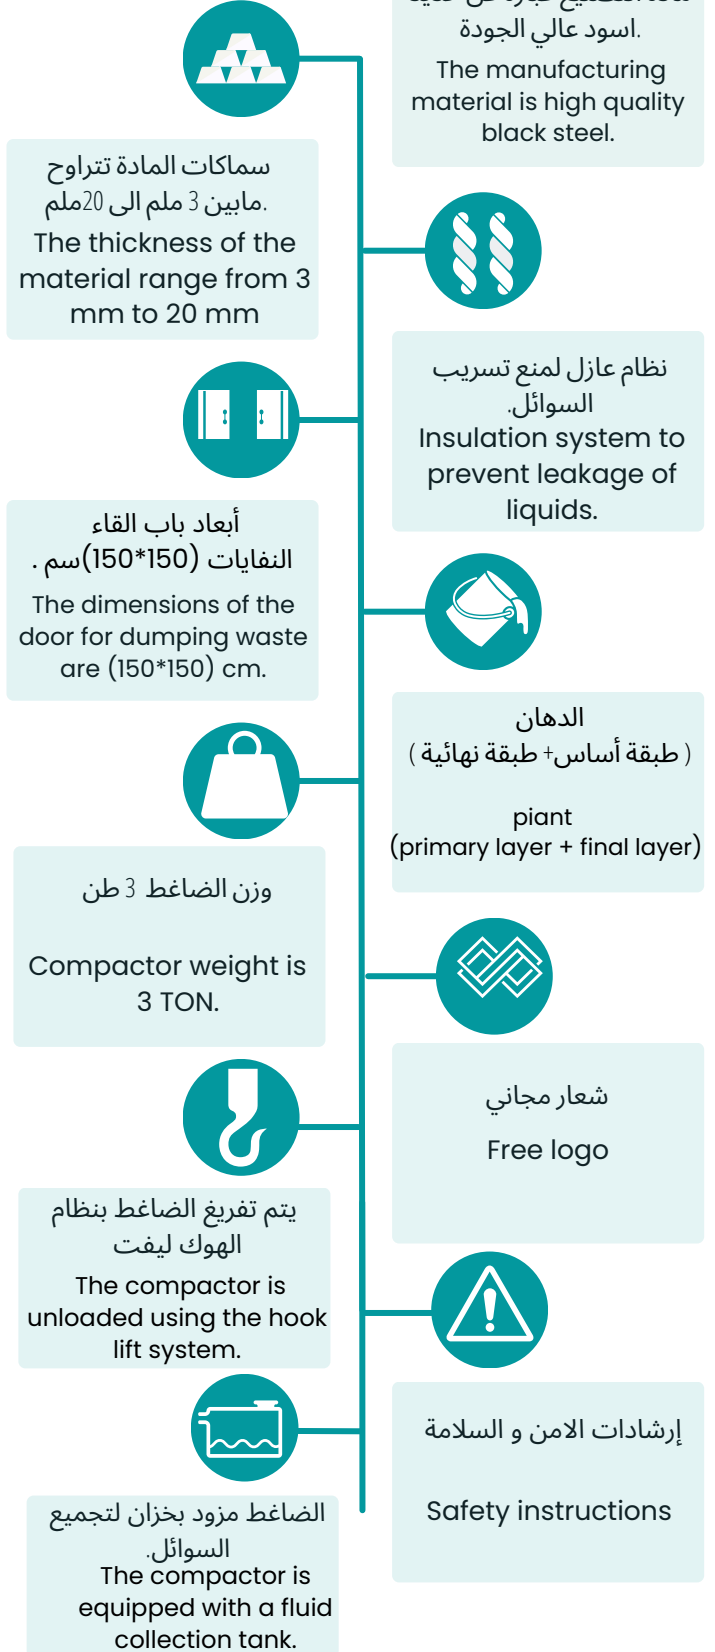

GENERAL SPECIFICATIONS

المواصفات العامة :